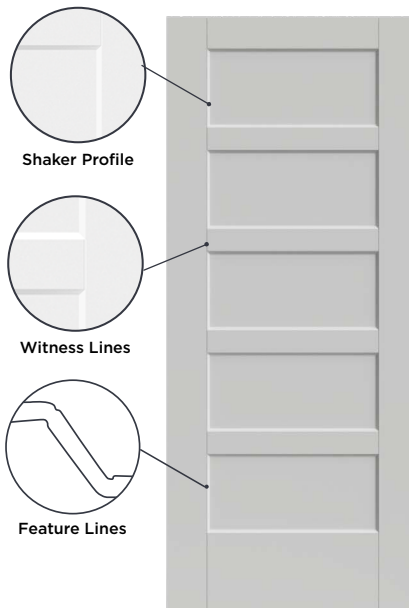

MASONITE
DOORS THAT DO MORE.

BAYSHORE

Now Available by Special Order!

Available in Solid or Hollow Core

INTRODUCING BAYSHORE!

Masonite is excited to announce the launch of the new and highly anticipated molded interior door design – **Bayshore!**

We developed the Bayshore in response to continued growth and popularity of recessed/shaker style molded interior doors. The Bayshore features 5-equal panels, and is a welcome addition to our design-patented, Heritage Series product line.

WHAT MAKES BAYSHORE DIFFERENT?

- Witness lines and feature lines create superior aesthetics with a cleaner stile and rail shaker panel-profile
- Complies with 10" bottom rail
ADA regulations for all sizes