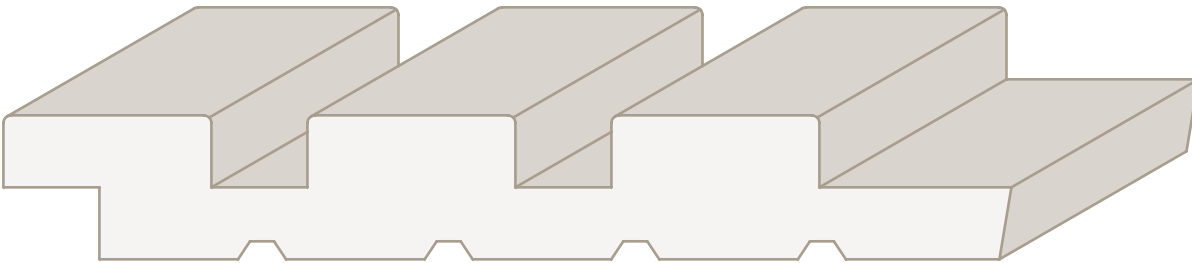

24168-KWM-WC $\frac{3}{4}$ " x $5\frac{1}{4}$ " ($4\frac{3}{4}$ " face)