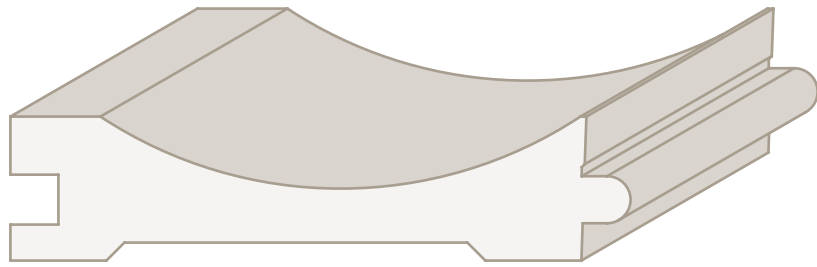

22176-KXA-WC $\frac{11}{16}$ " x $5\frac{1}{2}$ " ($5\frac{1}{4}$ " face)

22176-KYB-WC $\frac{11}{16}$ " x $5\frac{1}{2}$ " ($5\frac{1}{16}$ " face)

32168-LXL-WC 1" x $5\frac{1}{4}$ " (5" face)

Slat walls transcend their functional origins, offering a clean, modern aesthetic that adds depth and dimension.

Say goodbye to unsightly seams! Our innovative slat wall solution goes beyond traditional sheet stock limitations, reaching up to 16 feet in select species for a flawless, uninterrupted design.

Create hidden openings by cladding flush doors to match the surrounding walls, allowing the doors to become nearly invisible when closed!

2448-IT-SL $\frac{3}{4}$ " x $1\frac{1}{2}$ " ($1\frac{1}{4}$ " face)

24168-KWM-WC $\frac{3}{4}$ " x $5\frac{1}{4}$ " ($4\frac{3}{4}$ " face)

COVE

2496-KWK-WC $\frac{3}{4}$ " x $3\frac{1}{4}$ " (3" face)