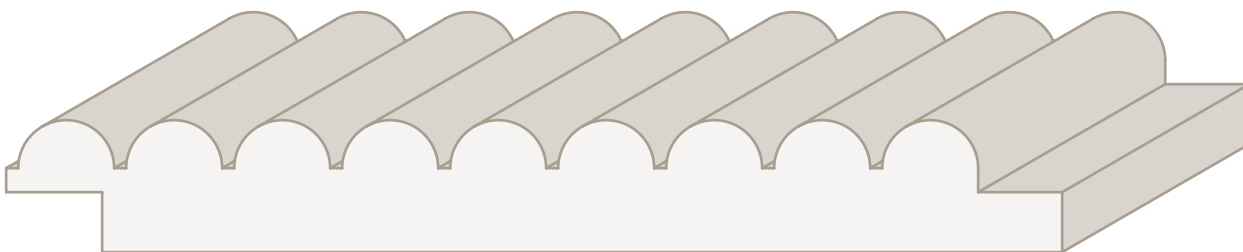

These versatile profiles can be applied to walls, cabinetry and more to create visual interest.

896 $\frac{1}{4}$ " x 3" ($2\frac{15}{16}$ " face)

20162-JYZ-SL $\frac{5}{8}$ " x $5\frac{1}{16}$ " ($4\frac{7}{8}$ " face)

22176-KXA-WC $\frac{11}{16}$ " x $5\frac{1}{2}$ " ($5\frac{1}{4}$ " face)

22176-KYB-WC $\frac{11}{16}$ " x $5\frac{1}{2}$ " ($5\frac{1}{16}$ " face)

32168-LXL-WC 1" x $5\frac{1}{4}$ " (5" face)

Slat walls transcend their functional origins, offering a clean, modern aesthetic that adds depth and dimension.

Say goodbye to unsightly seams! Our innovative slat wall solution goes beyond traditional sheet stock limitations, reaching up to 16 feet in select species for a flawless, uninterrupted design.

Create hidden openings by cladding flush doors to match the surrounding walls, allowing the doors to become nearly invisible when closed!