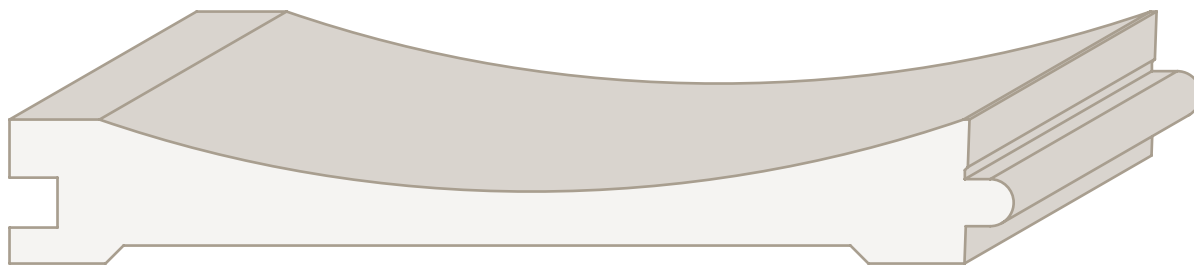

24160-KWK-WC $\frac{3}{4}$ " x $5\frac{1}{4}$ " (5" face)