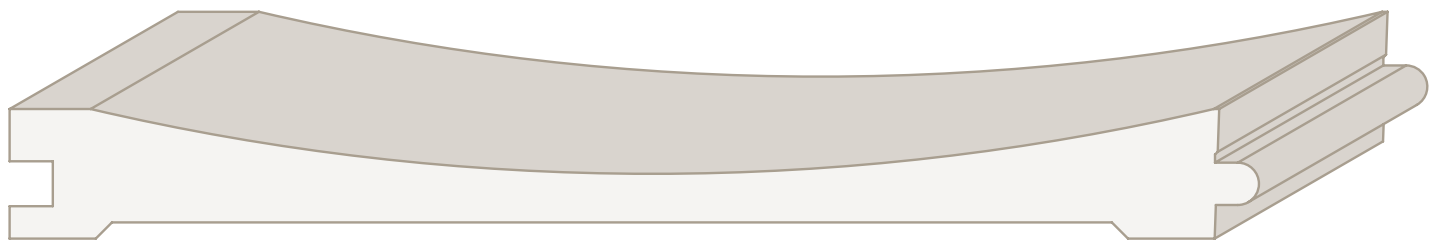

24224-KWK-WC $\frac{3}{4}$ " x $7\frac{1}{4}$ " (7" face)
(shown at 90% of size)