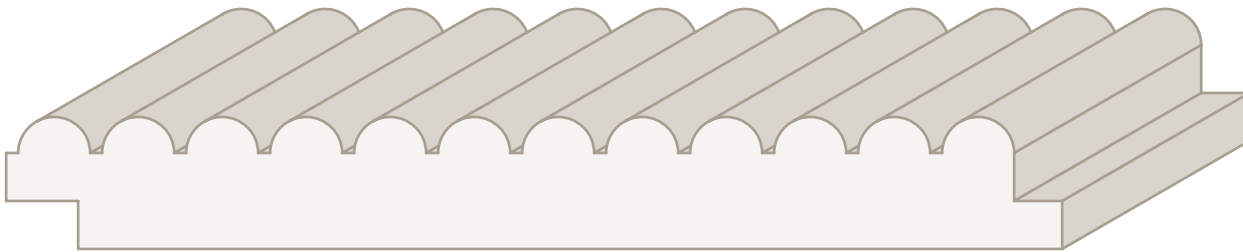

REED | COVE | SLAT WALL

If Your Walls Could Talk...

Push the boundaries of design! Our innovative collection of modern profiles will transform your walls, ceilings, and more into a show-stopping conversation piece. From clean lines to classic beads and dramatic coves, these architectural mouldings can be easily integrated into any design style.

Cover Image:

Profile: 24160-KWK-WC
Dealer: D&D Mouldings, Noblesville, IN
Builder: Scott Bates, AR Custom Homes, Carmel, IN
Photography: Art Home Photo, Ft. Wayne | Indianapolis | South Bend

REED

Classic beads seamlessly blend with sleek, vertical lines, adding texture and dimension.

These versatile profiles can be applied to walls, cabinetry and more to create visual interest.

896 $\frac{1}{4}$ " x 3" ($2\frac{15}{16}$ " face)

20162-JYZ-SL $\frac{5}{8}$ " x $5\frac{1}{16}$ " ($4\frac{7}{8}$ " face)

Say goodbye to unsightly seams! Our innovative slat wall solution goes beyond traditional sheet stock limitations, reaching up to 16 feet in select species for a flawless, uninterrupted design.

Create hidden openings by cladding flush doors to match the surrounding walls, allowing the doors to become nearly invisible when closed!