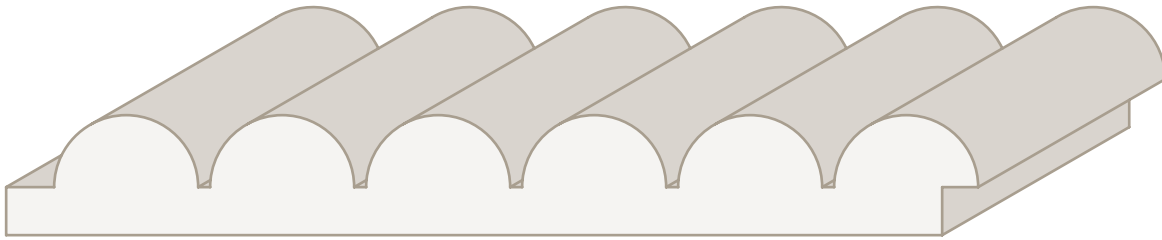

Cover Image:

Profile: 24160-KWK-WC
Dealer: D&D Mouldings, Noblesville, IN
Builder: Scott Bates, AR Custom Homes, Carmel, IN
Photography: Art Home Photo, Ft. Wayne | Indianapolis | South Bend

REED

Classic beads seamlessly blend with sleek, vertical lines, adding texture and dimension.

These versatile profiles can be applied to walls, cabinetry and more to create visual interest.

896 $\frac{1}{4}$ " x 3" ($2\frac{15}{16}$ " face)

20162-JYZ-SL $\frac{5}{8}$ " x $5\frac{1}{16}$ " ($4\frac{7}{8}$ " face)

22176-KXA-WC $\frac{11}{16}$ " x $5\frac{1}{2}$ " ($5\frac{1}{4}$ " face)

22176-KYB-WC $\frac{11}{16}$ " x $5\frac{1}{2}$ " ($5\frac{1}{16}$ " face)

32168-LXL-WC 1" x $5\frac{1}{4}$ " (5" face)

Slat walls transcend their functional origins, offering a clean, modern aesthetic that adds depth and dimension.